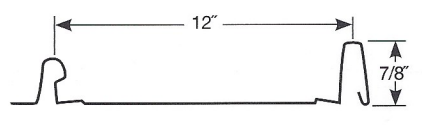

Century Rib Panel

Drain Rib Panel

Precision Rib Panel

Snap Lock 12

Snap Lock 16

40 Year Paint Warranty

These color samples are as close as possible to actual colors offered, within the limits of color chip reproduction.