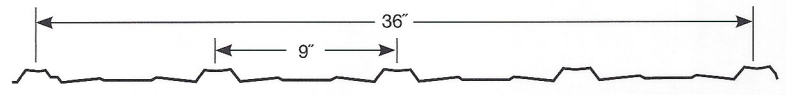

Century Rib Panel

Drain Rib Panel

Precision Rib Panel

Snap Lock 12

Snap Lock 16

40 Year Paint Warranty

These color samples are as close as possible to actual colors offered, within the limits of color chip reproduction.