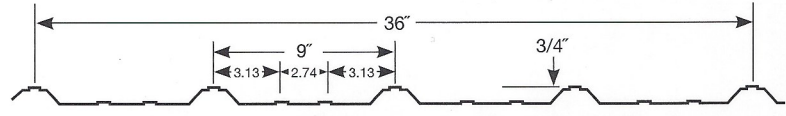

Tuff Rib Panel