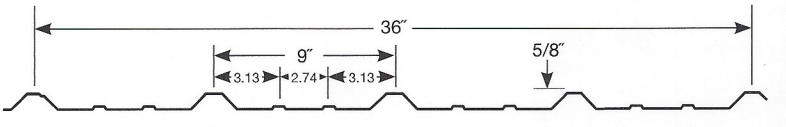

Century Rib Panel

Drain Rib Panel

Precision Rib Panel

Snap Lock 12

Snap Lock 16

40 Year Paint Warranty

These color samples are as close as possible to actual colors offered, within the limits of color chip reproduction.