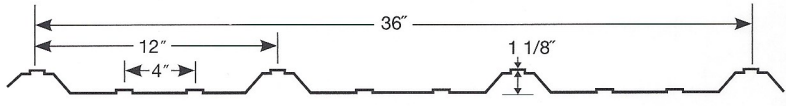

Century Rib Panel

Drain Rib Panel

Precision Rib Panel

Snap Lock 12

Snap Lock 16

40 Year Paint Warranty

These color samples are as close as possible to actual colors offered, within the limits of color chip reproduction.