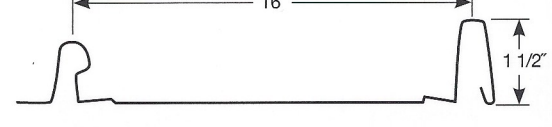

Century Rib Panel

Drain Rib Panel

Precision Rib Panel

Snap Lock 12

Snap Lock 16

40 Year Paint Warranty

These color samples are as close as possible to actual colors offered, within the limits of color chip reproduction.